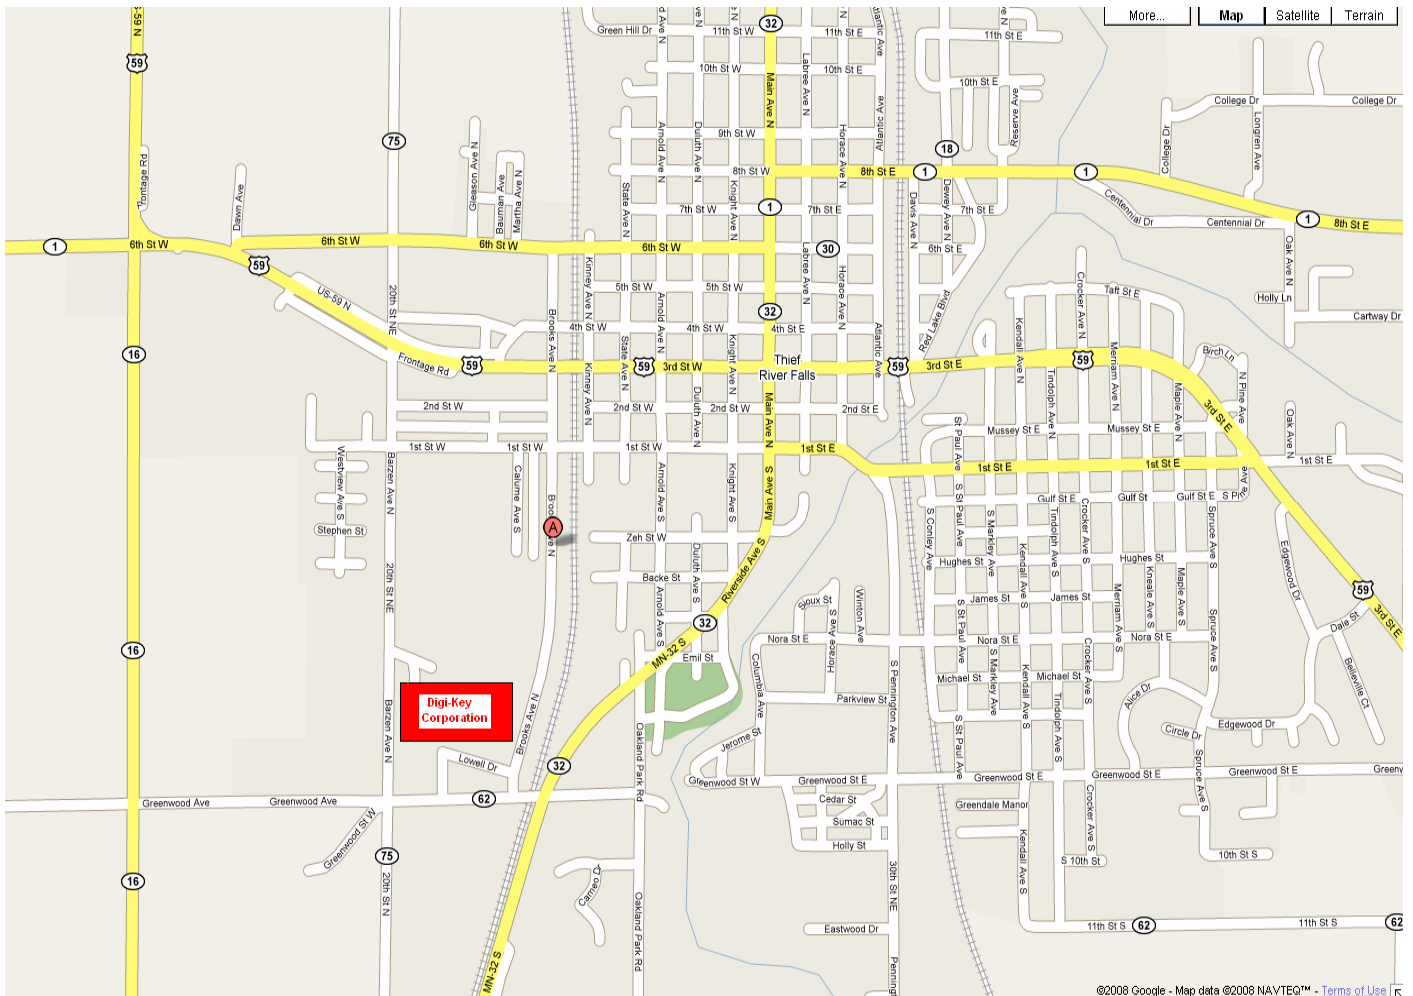

Directions to Digi-Key Corporation

Entering Thief River Falls on Highway 32:

When entering Thief River Falls from the south on highway 32, the Best Western will be on your right-hand side. To get to Digi-Key, continue past the hotel until you get to the Family Bowl bowling alley, which is on the right-hand side of the road. Turn left on Greenwood Street and turn right on Barzen Avenue. Use the west entrance of the building (see map below). You may park either in the lot next to the building or the large lot on the west side of Barzen.

Entering Thief River Falls on Highway 59:

When entering Thief River Falls from the east on highway 59, turn left at the first set of stop lights (1st Street). Follow 1st Street until you come to the third set of stop lights. Turn on Main Street (or Highway 32). This will take you directly to the Best Western, which is on the south edge of town on your left-hand side. To get to Digi-Key from the hotel, turn right onto Highway 32 until you get to the Family Bowl bowling alley, which is on the right-hand side of the road. Turn left on Greenwood Street and turn right on Barzen Avenue. Use the west entrance of the building (see map below). You may park either in the lot next to the building or the large lot on the west side of Barzen.

MAP OF THIEF RIVER FALLS, MN

MAP OF DIGI-KEY PREMISES